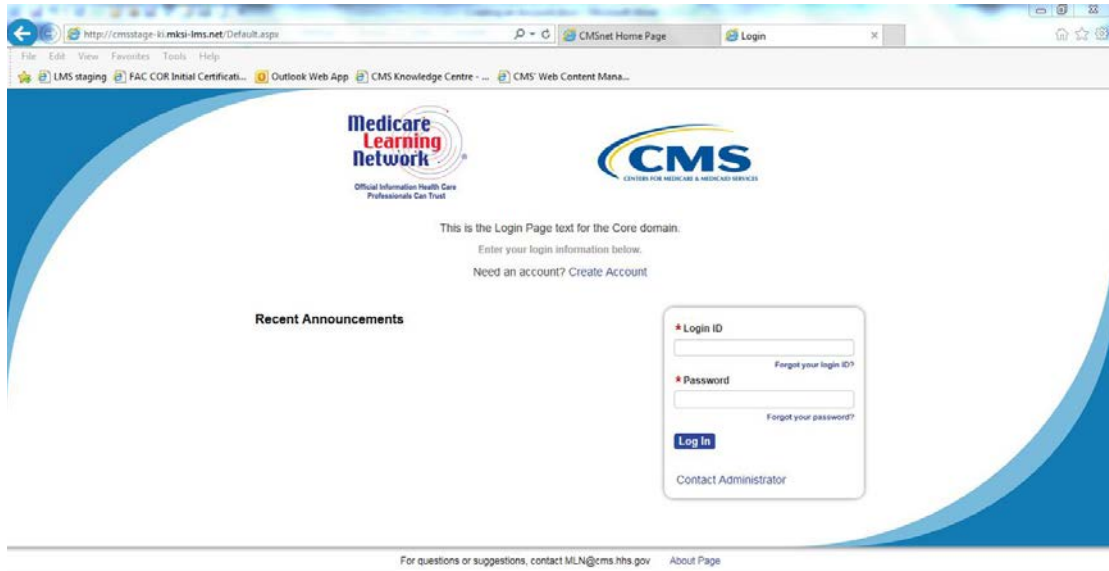

How Learners Log Into an Account

1. Go to the LM/POS Homepage <https://learner.mlmlms.com>
2. Enter your login ID and password and click on Log In

Instructions with Screenshots

1. Go to the LM/POS Homepage <https://learner.mlmlms.com>